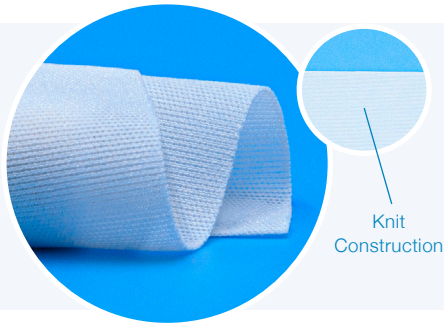

SEALED EDGE POLYESTER KNIT CLEANROOM WIPES

Our wide range of knit polyester wipes combine the purest polyester with a robust knit construction and sealed edge to deliver exceptional cleaning performance for critical surfaces.

Polyester Knit Dry Cleanroom Wipes

- 100% continuous filament polyester and sealed edges minimize particle and fiber shedding
- Abrasion resistant and non-abrasive
- Ultra-low extractables, ions and NVRs
- 10⁻⁶ sterility assurance level (SAL) for validated sterile SKUs

Polyester Knit Dry Cleanroom Wipes with Border Seal

- Enhanced border seal edges increase cleanliness of each wipe
- Abrasion resistant and non-abrasive
- Ultra-low extractables, ions and NVRs
- 10⁻⁶ sterility assurance level (SAL) for validated sterile SKUs

Pre-saturated Polyester Knit Cleanroom Wipes

- 70% isopropyl alcohol (IPA), 30% WFI quality water
- IPA blend filtered to .2 microns
- 100% continuous filament polyester and sealed edges minimize particle and fiber shedding
- Abrasion resistant and non-abrasive
- Ultra-low extractables, ions and NVRs
- 10⁻⁶ sterility assurance level (SAL) for validated sterile SKUs