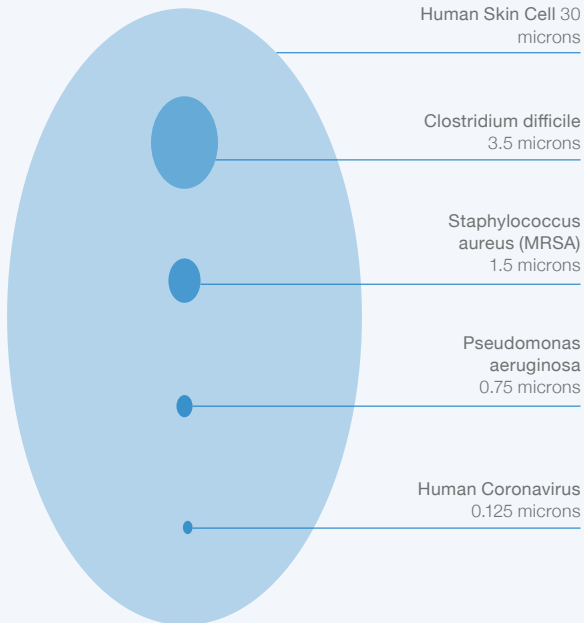

## SATURIX ADVANCED MICROFIBER

A clean substrate that delivers optimal cleaning performance

### Removes 99.9% of Particles Down to .1 Micron<sup>1</sup>

Saturix microfiber safeguards against wide-ranging particle sizes to ensure safe environments.

#### Average Particle Sizes