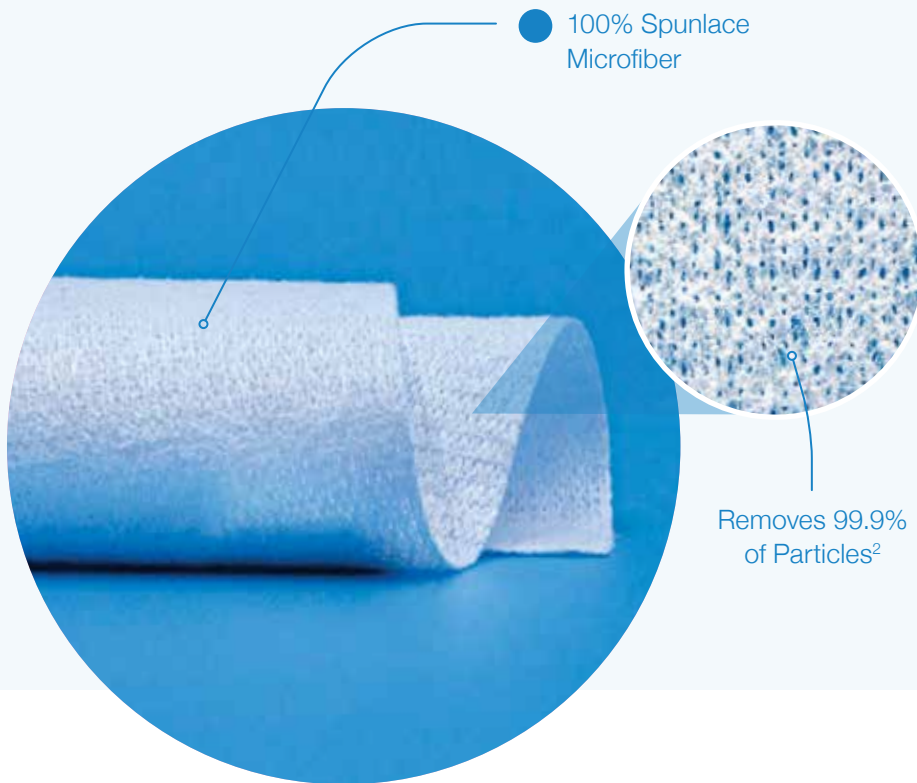

Features and Benefits

- Removes 99.9% of particles²
- High performance polishing, glazing and waxing
- Extra fine microfiber for more efficient auto painting and detailing
- Virtually lint free and exceptionally soft
- Smooth texture for extreme scratch resistance
- Lifts and traps oils, films, dirt and dust

Item	Size	Quantity
WD212	12" x 12" (30 cm x 30 cm)	150 wipes/bag • 18 bags/case

Visionary Cleaning System

Saturix is a complete system for critical cleaning featuring innovative carts, mops and wipes backed by 100 years of cleaning experience. With focused product selection, it's easy to find exactly what you need right now.

*Tested according to IEST-RP-CC004.3 standards

Property	Typical Value
Size	12" x 12" (30 cm x 30 cm)
Thickness*	18 mils 0.46 mm
Sorbency*	Intrinsic - 6.9 mL/g Extrinsic - 385 mL/m ²
Particles*	0.5 - 5.0 µm - 42 million/m ² 5.0 - 10.0 µm - 1.7 million/m ²
Fibers*	> 100 µm - 21,400 fibers/m ²
Silicone Free	Yes
Wax Free	Yes